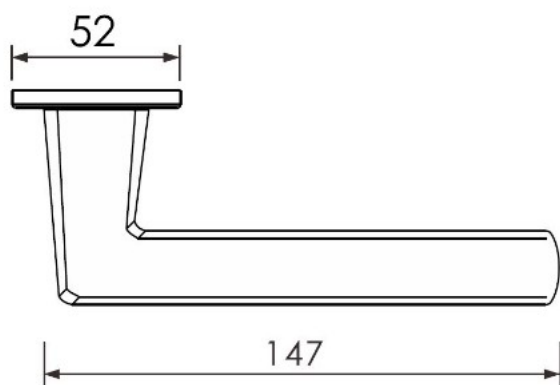

PRODUCT SHEET

Description:

Zamak Door Handle "Jazz", SS-Look, 8x8x95mm Split Spindle, Incl. Round Spring Rosettes, Oval Key Hole Escutcheons, Hex, Key, Wooden Screws, M4 Connecting Screws & Washers., cc: 38mm. Door Thickness:

Item number:

27.20.300-0

Units	Box	Carton	HS Code	Barcode
Pair	1	20	8302411000	
5704866511896				

SISO A/S

Mileparken 11
DK-2740 Skovlunde
Denmark
VAT: DK 24786013

Phone +45 45 830 900

www.siso.dk
siso@siso.dk