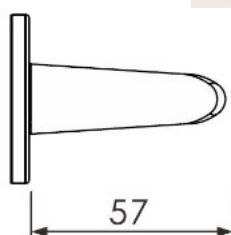

PRODUCT SHEET

Description:

Zamak Door Handle "Jazz", SS-Look, 8x8x95mm Split Spindle, Incl. Round Spring Rosettes, Oval Key Hole Escutcheons, Hex, Key, Wooden Screws, M4 Connecting Screws & Washers., cc: 38mm. Door Thickness:

Item number:

27.20.300-0

Units	Box	Carton	HS Code	Barcode
Pair	1	20	8302411000	
5704866511896				

SISO A/S

Mileparken 11
DK-2740 Skovlunde
Denmark
VAT: DK 24786013

Phone +45 45 830 900

www.siso.dk
siso@siso.dk