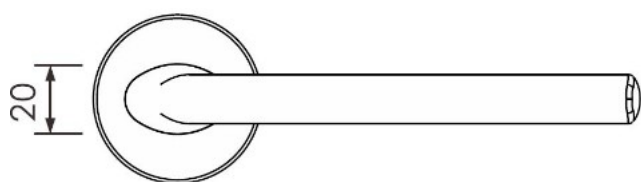

PRODUCT SHEET

Description:

Zamak Door Handle "Jazz", SS-Look, 8x8x95mm Split Spindle, Incl. Round Spring Rosettes, Oval Key Hole Escutcheons, Hex, Key, Wooden Screws, M4 Connecting Screws & Washers., cc: 38mm. Door Thickness:

Item number:

27.20.300-0

Units	Box	Carton	HS Code	Barcode
Pair	1	20	8302411000	
5704866511896				

SISO A/S

Mileparken 11
DK-2740 Skovlunde
Denmark
VAT: DK 24786013

Phone +45 45 830 900

www.siso.dk
siso@siso.dk

Danske Bank
Nytorv Branch
Copenhagen
SWIFT: DABADKKK

Account no.
4180 3112 112936
IBAN Account
DK7230003112112936